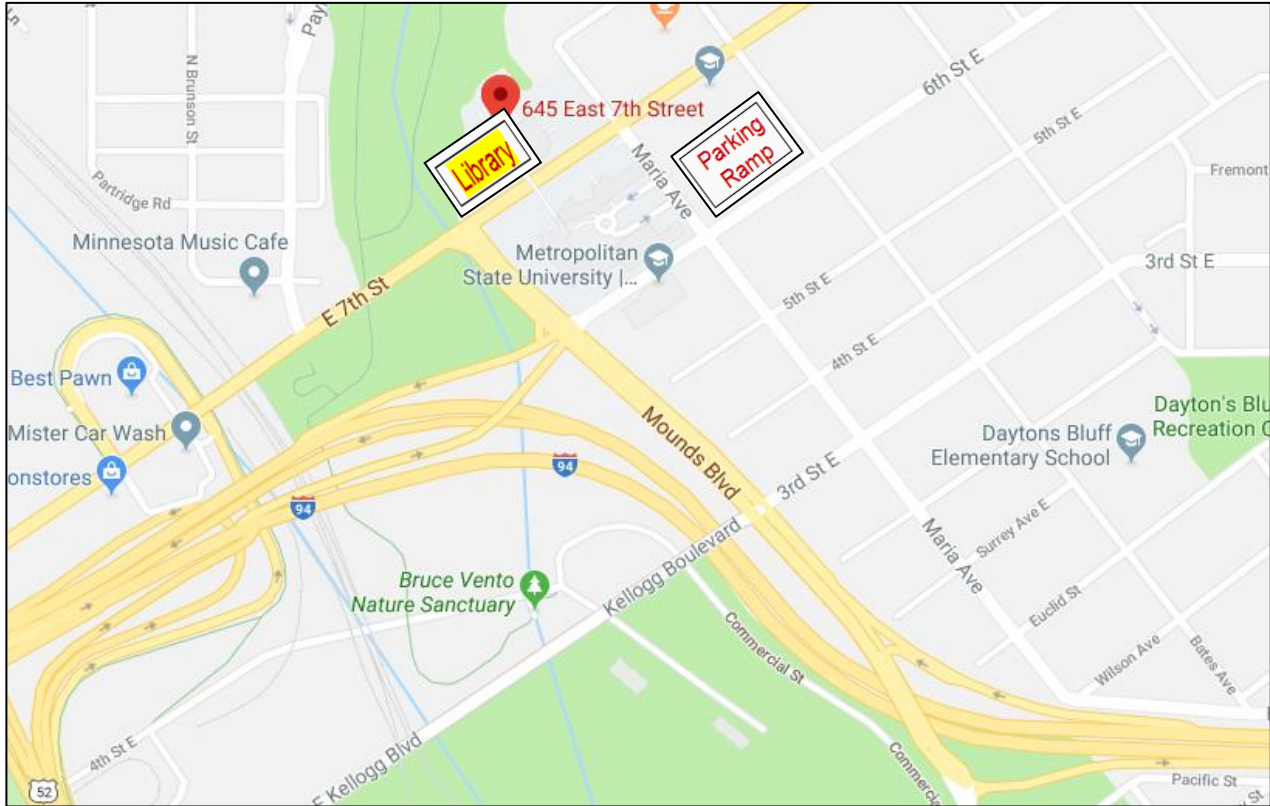

## Location

### Metro State University

Library - Ecolab Conference Room (3<sup>rd</sup> Floor – top of stairs)

645 East Seventh Street

St. Paul, MN 55106

#### **FROM THE WEST (MINNEAPOLIS AREA)**

- Take 94 East
- Go past downtown St. Paul
- Exit on Mounds Blvd (left exit)
- Go straight through the first light – Street becomes 6<sup>th</sup> Street East
- Take a left on Maria Avenue
- Enter the parking ramp near the corner of Maria & 6<sup>th</sup> Street East or attempt to find street parking. *Note: All day parking is not available at the Library.*
- Library is a short walk near the corner of Maria & 7<sup>th</sup> Street East.

#### **FROM THE EAST (WOODBURY AREA)**

- Take 94 West
- Exit on Mounds Blvd
- Take a right on 6<sup>th</sup> Street East
- Take a left on Maria Avenue
- Enter the parking ramp near the corner of Maria & 6<sup>th</sup> Street East or attempt to find street parking. *Note: All day parking is not available at the Library.*
- Library is a short walk near the corner of Maria & 7<sup>th</sup> Street East.